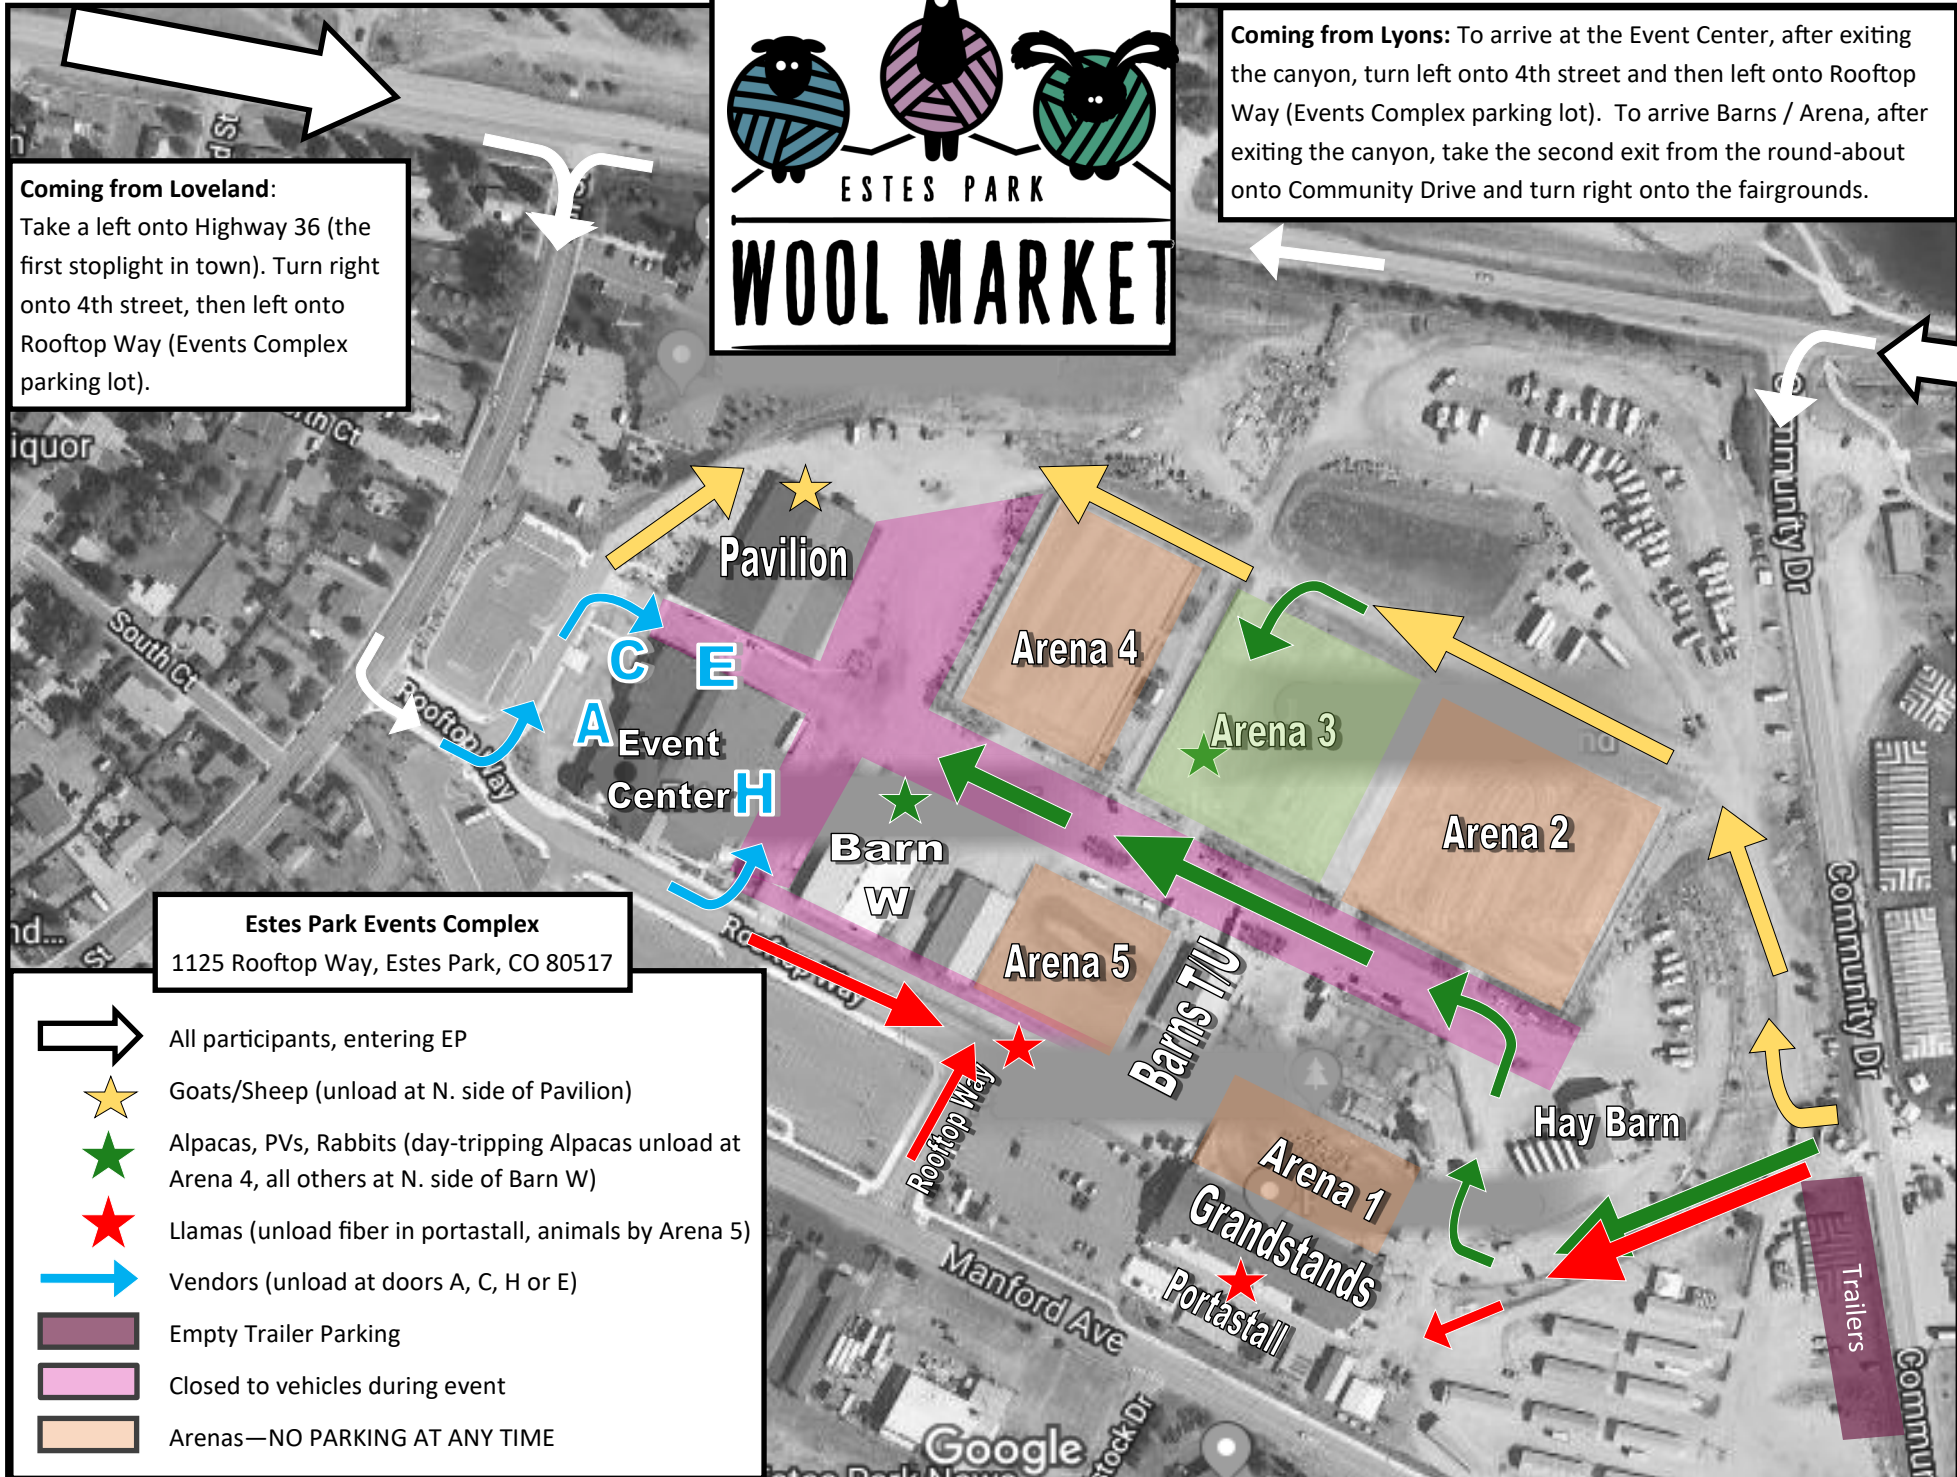

Coming from Lyons: To arrive at the Event Center, after exiting the canyon, turn left onto 4th street and then left onto Rooftop Way (Events Complex parking lot). To arrive Barns / Arena, after exiting the canyon, take the second exit from the round-about onto Community Drive and turn right onto the fairgrounds.

Coming from Loveland: Take a left onto Highway 36 (the first stoplight in town). Turn right onto 4th street, then left onto Rooftop Way (Events Complex parking lot).

Estes Park Events Complex
1125 Rooftop Way, Estes Park, CO 80517

-  All participants, entering EP
-  Goats/Sheep (unload at N. side of Pavilion)
-  Alpacas, PVs, Rabbits (day-tripping Alpacas unload at Arena 4, all others at N. side of Barn W)
-  Llamas (unload fiber in portastall, animals by Arena 5)
-  Vendors (unload at doors A, C, H or E)
-  Empty Trailer Parking
-  Closed to vehicles during event
-  Arenas—NO PARKING AT ANY TIME