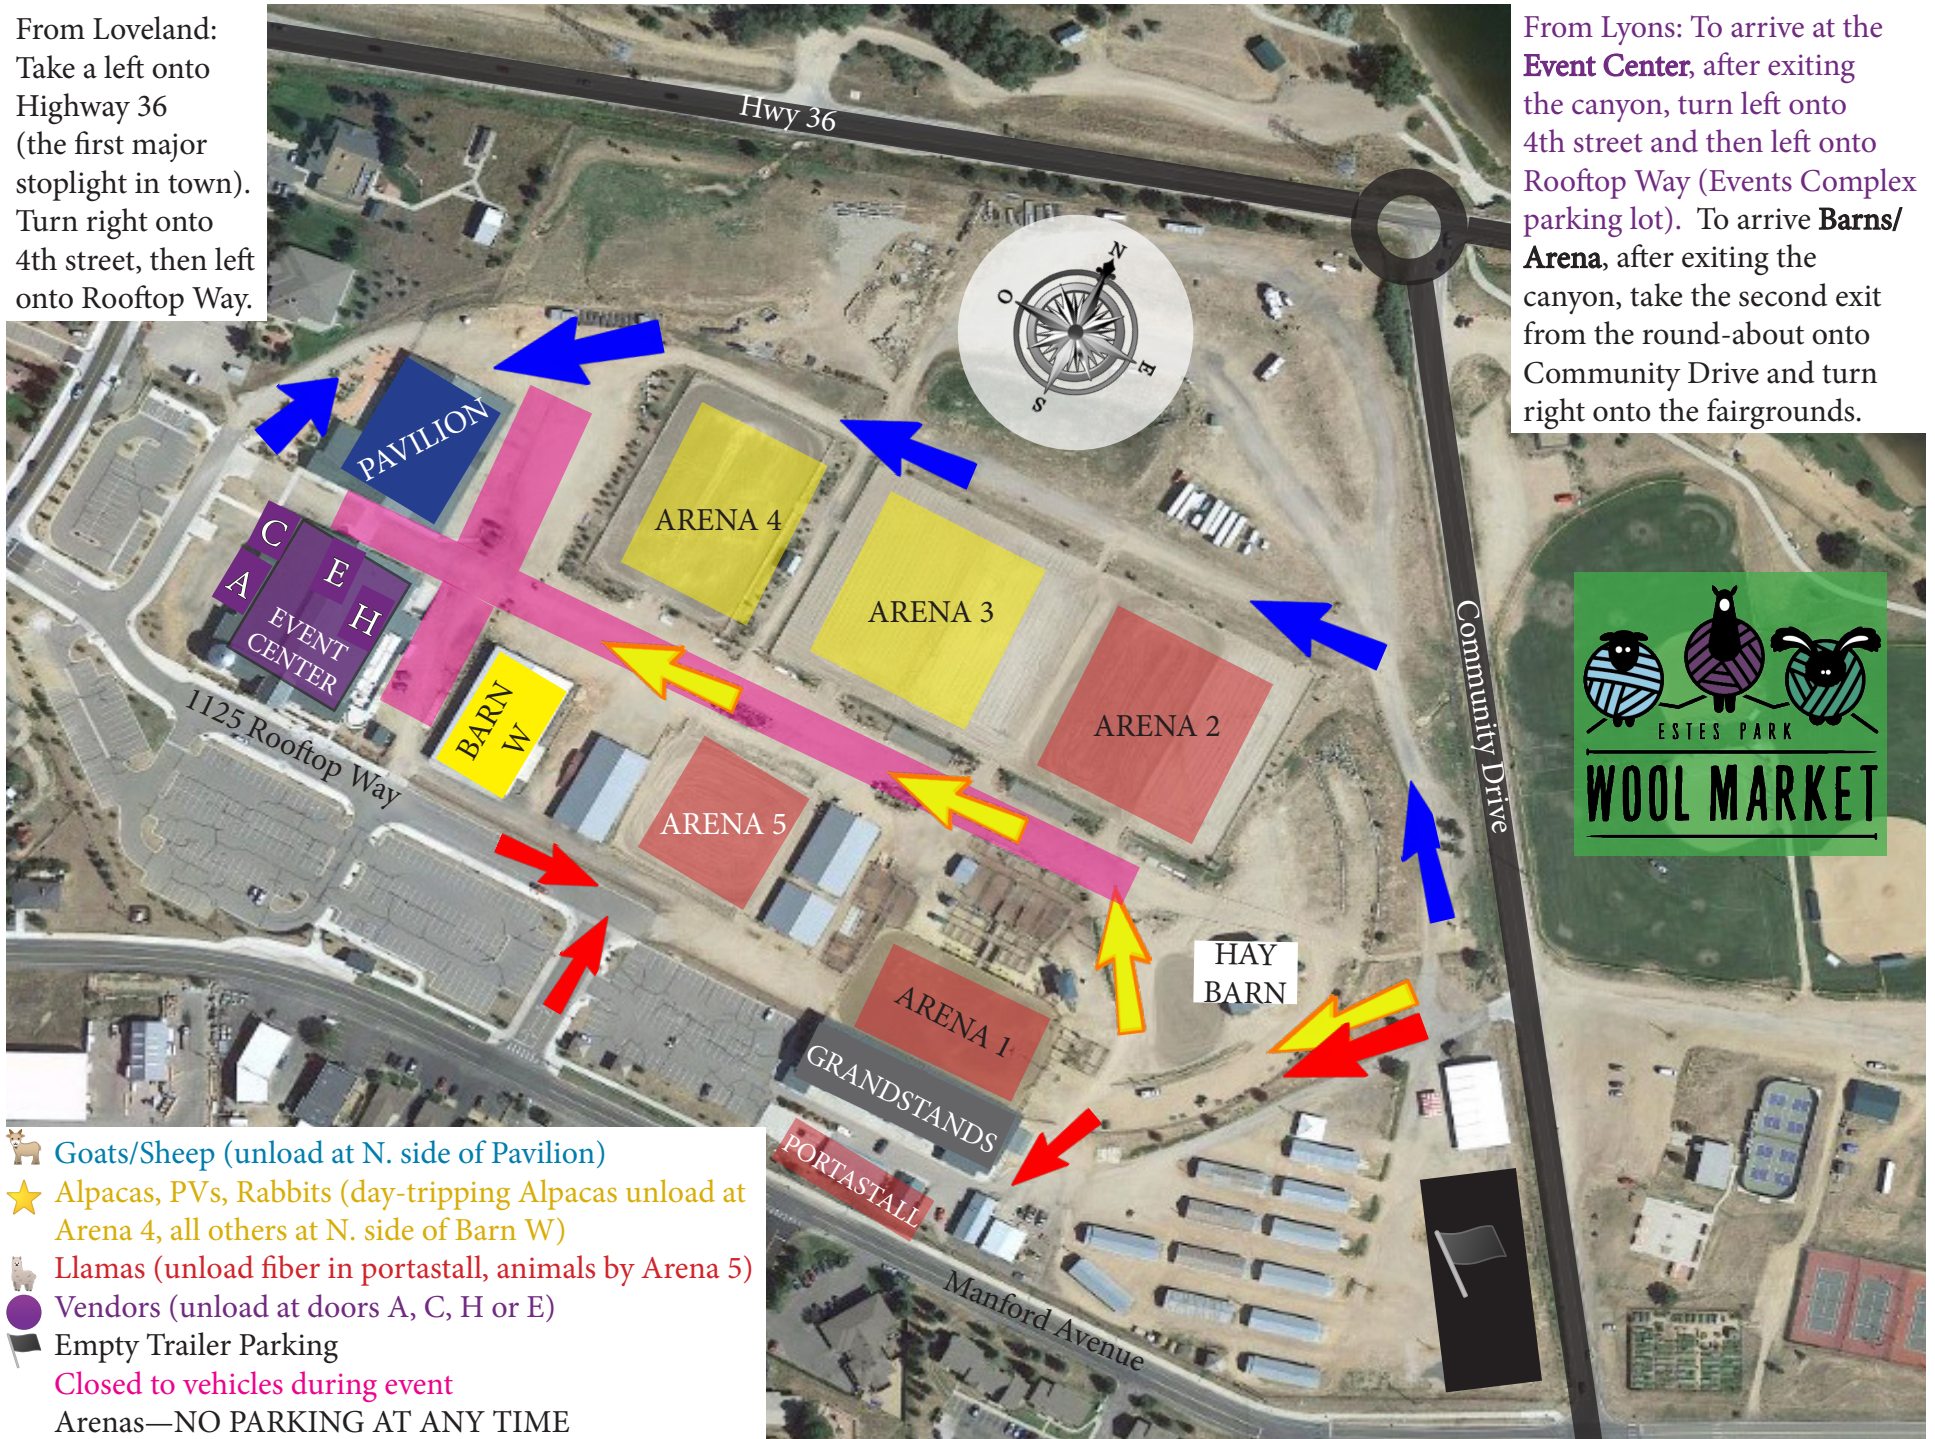

From Loveland:
 Take a left onto
 Highway 36
 (the first major
 stoplight in town).
 Turn right onto
 4th street, then left
 onto Rooftop Way.

From Lyons: To arrive at the
Event Center, after exiting
 the canyon, turn left onto
 4th street and then left onto
 Rooftop Way (Events Complex
 parking lot). To arrive **Barns/
 Arena**, after exiting the
 canyon, take the second exit
 from the round-about onto
 Community Drive and turn
 right onto the fairgrounds.

-  Goats/Sheep (unload at N. side of Pavilion)
-  Alpacos, PVs, Rabbits (day-tripping Alpacos unload at Arena 4, all others at N. side of Barn W)
-  Llamas (unload fiber in portastall, animals by Arena 5)
-  Vendors (unload at doors A, C, H or E)
-  Empty Trailer Parking
- Closed to vehicles during event
- Arenas—NO PARKING AT ANY TIME